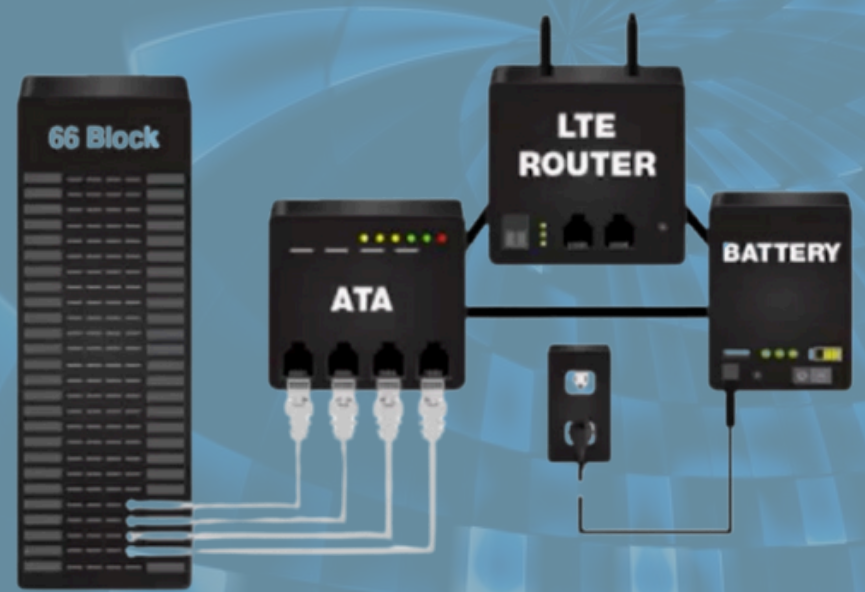

## SYNAPSE

Synapse by GrayMatter Networks is an analog replacement solution that provides a smooth transition from analog to IP-based LTE services. Our fully managed solution includes best-in-class Cradlepoint routers, industry leading ATAs, and a 12- hr battery backup - all in a ruggedized enclosure. When bundled with Cradlepoint and a major LTE carrier such as Verizon and AT&T, Synapse offers an enterprise class solution for all your mission-critical applications.